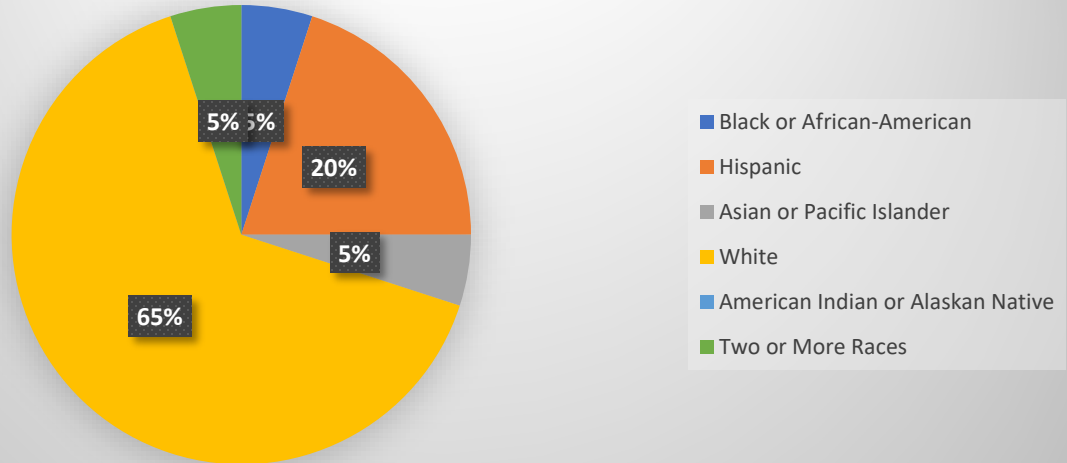

## MSC Student Demographics

## MSC Faculty Demographics

**Faculty Ethnicity Demographic as of Summer 2023**  
**20 Faculty Members**

**Faculty Gender Demographic as of Summer 2023**  
**20 Faculty Memembers**

## MSC Supervisor Demographics

**Supervisor Ethnicity Demographic as of Summer  
2023  
25 Supervisors**

**Supervisor Gender Demographic as of Summer  
2023  
25 Supervisors**