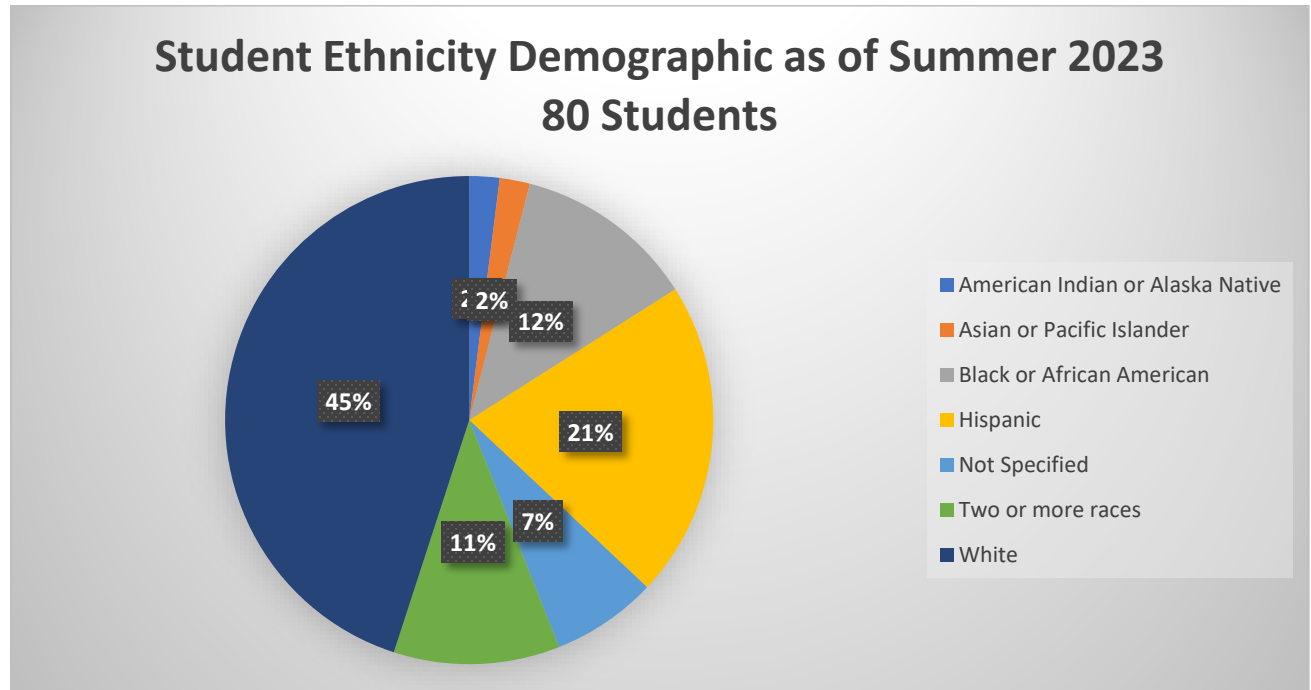

## MSC Student Demographics

## MSC Faculty Demographics

**Faculty Ethnicity Demographic as of Summer 2023**  
**20 Faculty Members**

**Faculty Gender Demographic as of Summer 2023**  
**20 Faculty Memembers**

## MSC Supervisor Demographics

**Supervisor Ethnicity Demographic as of Summer  
2023  
25 Supervisors**

**Supervisor Gender Demographic as of Summer  
2023  
25 Supervisors**