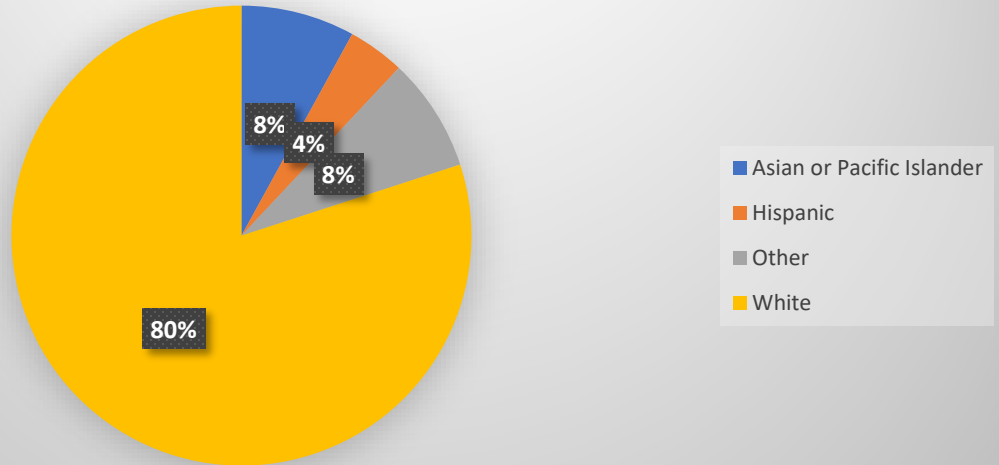

## MSC Faculty Demographics

**Faculty Ethnicity Demographic as of Summer 2023**  
**20 Faculty Members**

**Faculty Gender Demographic as of Summer 2023**  
**20 Faculty Memembers**

## MSC Supervisor Demographics

**Supervisor Ethnicity Demographic as of Summer  
2023  
25 Supervisors**

**Supervisor Gender Demographic as of Summer  
2023  
25 Supervisors**