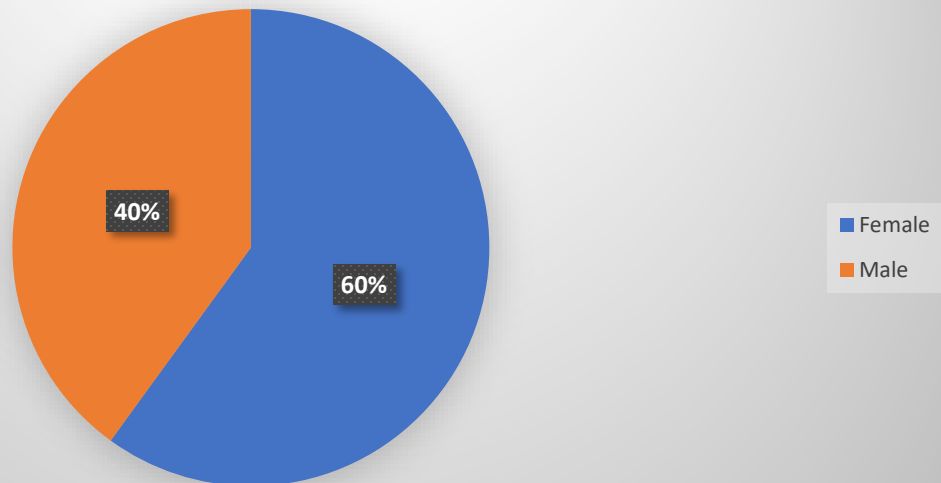

## MSC Student Demographics

## MSC Faculty Demographics

**Faculty Ethnicity Demographic as of Summer 2023**  
**20 Faculty Members**

**Faculty Gender Demographic as of Summer 2023**  
**20 Faculty Memembers**

## MSC Supervisor Demographics

**Supervisor Ethnicity Demographic as of Summer  
2023  
25 Supervisors**

**Supervisor Gender Demographic as of Summer  
2023  
25 Supervisors**